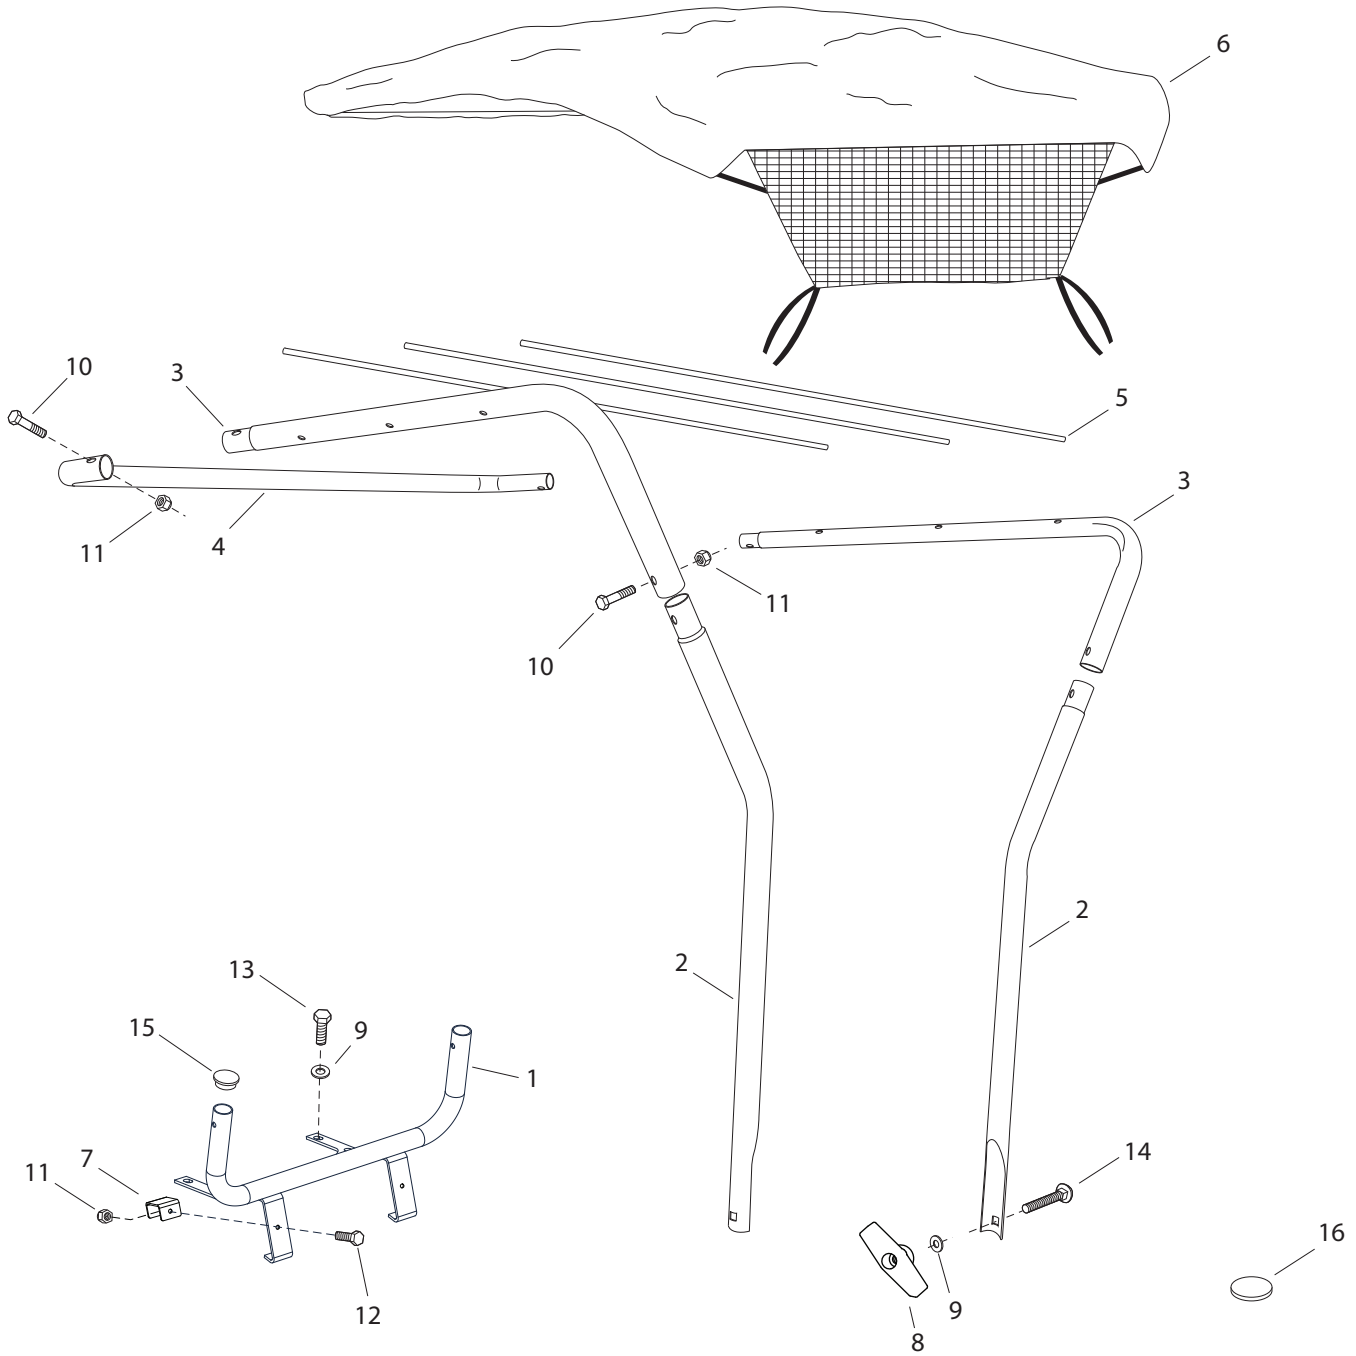

REPAIR PARTS FOR MODEL 45-03732 SUN SHADE

REF. NO.	PART NO.	QTY.	DESCRIPTION	REF. NO.	PART NO.	QTY.	DESCRIPTION
1	66296	1	Base Bracket Assembly	10	43648	4	Hex Bolt, 1/4-20 x 1-1/2"
2	25014	2	Upright Tube	11	47189	6	Nylock Nut, 1/4-20
3	25013	2	Top Tube	12	43012	2	Hex Bolt, 1/4-20 x 3/4"
4	25012	1	U-Tube	13	43063	4	Hex Bolt, 5/16-18 x 1"
5	25015	3	Support Rod	14	44977	2	Carriage Bolt, 5/16-18 x 2"
6	49609	1	Vinyl Canopy	15	47674	2	Plastic Cap
7	26462	2	Support Bracket	16	48661	4	Adhesive Pad
8	43720	2	Plastic Knob		40921	1	Owner's Manual
9	43081	6	Flat Washer, 5/16"				